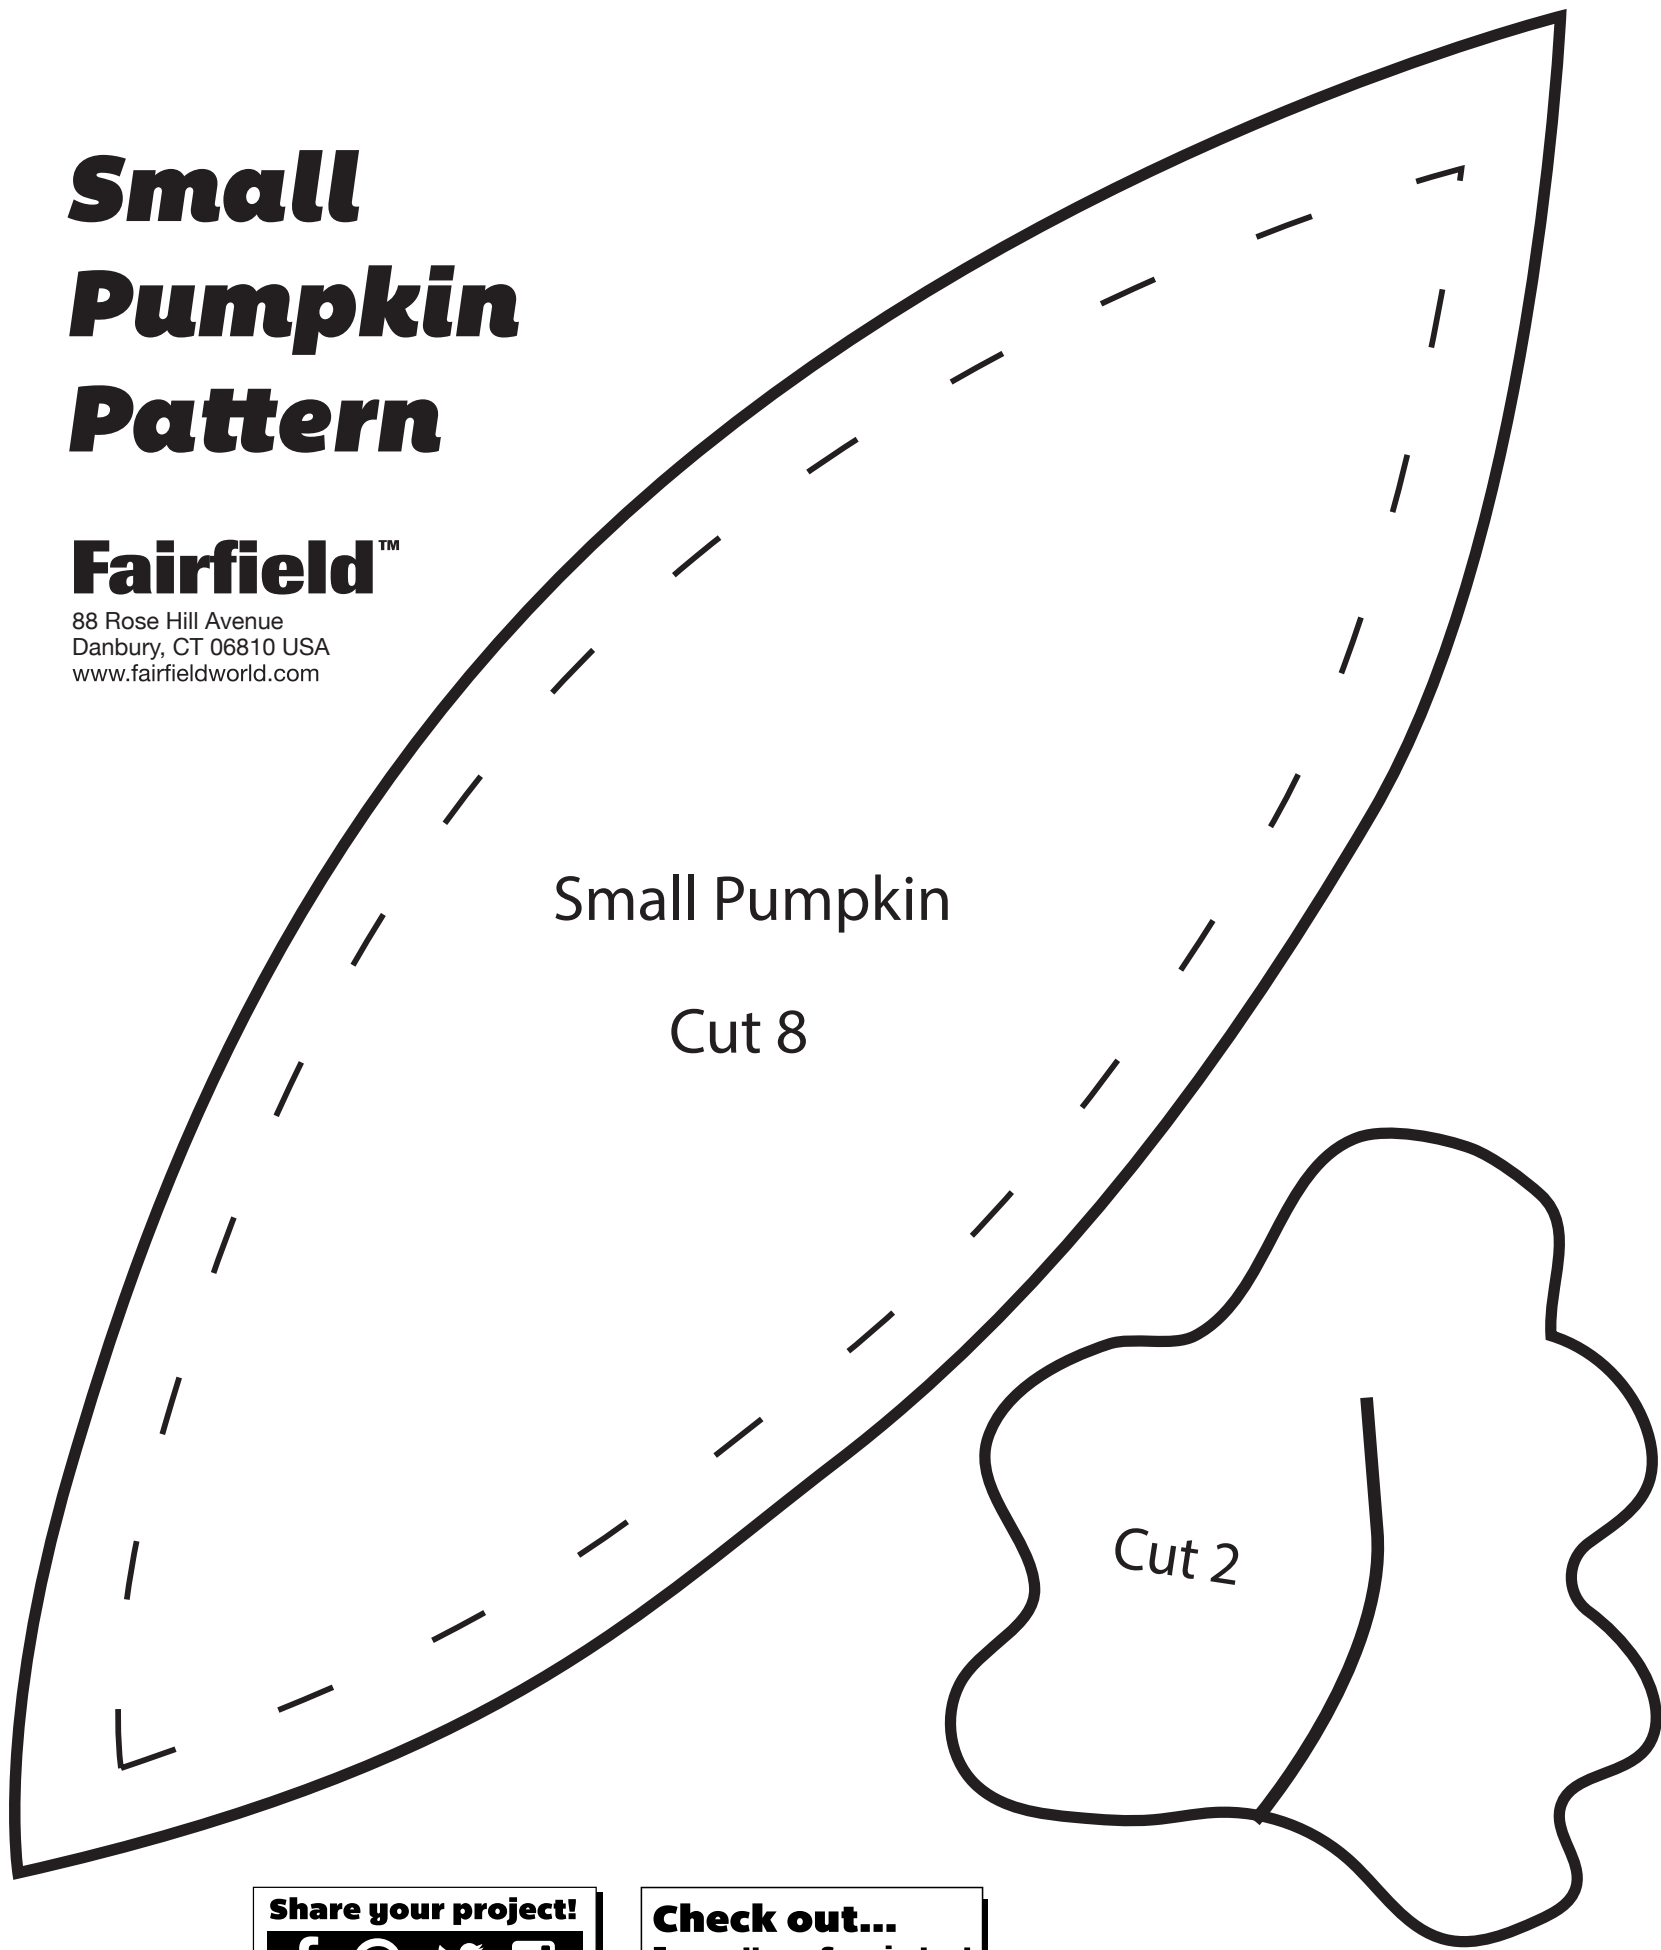

# Medium Pumpkin Pattern

**Fairfield™**

88 Rose Hill Avenue  
Danbury, CT 06810 USA  
www.fairfieldworld.com

**Share your project!**

**#FairfieldWorld #Polyfil**

**Check out...**

**Free patterns & projects at**

# Small Pumpkin Pattern

**Fairfield™**

88 Rose Hill Avenue  
Danbury, CT 06810 USA  
www.fairfieldworld.com

**Share your project!**  
f p t i  
#FairfieldWorld #Polyfil

**Check out...**  
Free patterns & projects at  
**FairfieldWorld.com**